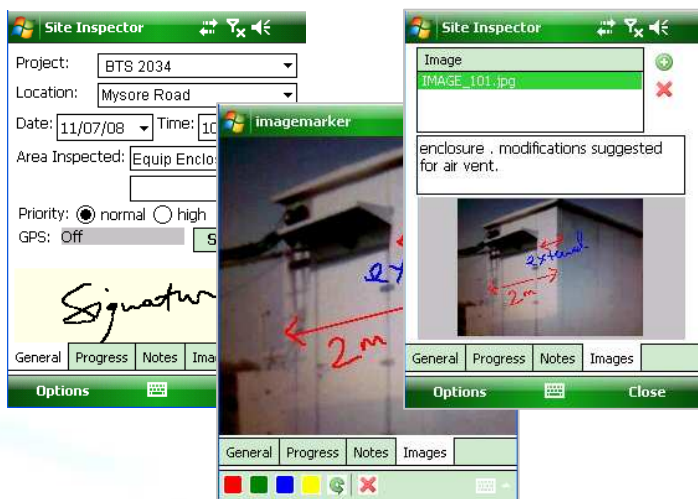

## Crisp Formatted Field Reports within minutes.

- ✓ Fill forms on your mobile device
- ✓ Click Images, add freehand drawings.
- ✓ Windows Mobile 5.0 / 6.0 device support.
- ✓ Location aware forms (GPS).
- ✓ Robust completely offline forms.
- ✓ Automatic generation of printable reports.
- ✓ Instant report delivery via email.